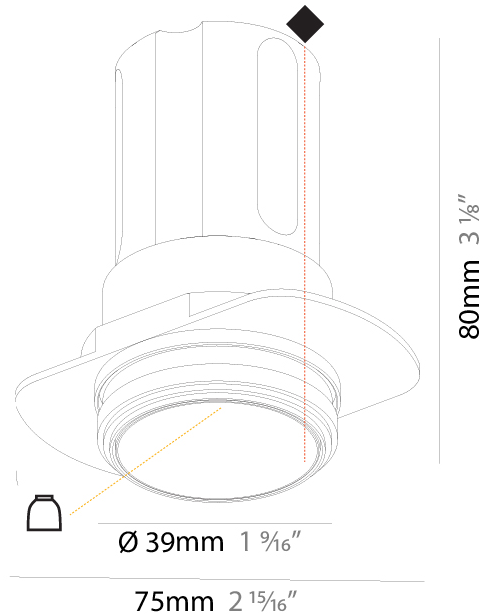

PHYSICAL

Aperture Sizes - Downlights: 1"
Shape: Round
Diameter (mm): 39
Diameter (in): 1 9/16
Height (mm): 80
Height (in): 3 1/8
Ceiling Thickness (mm): 10 / 12 / 15
Ceiling Thickness (in): 3/8 or 1/2 or 9/16
Min. Recessing Depth (mm): 150
Min. Recessing Depth (in): 5 7/8
Weight (kg): 0.143
Weight (lbs): 0.31
Fixture Finish: SSR / BKV / CWI / CRY / HAB / UFT / ITA / RUA / FTG / MYG / LOD / PUS / FRO / FUP / KIA / POP / BLS / SPG / MEY / GOH / CHC / COM / ABZ / JAG / OBR / MOS / ROR
Fixture Material: Aluminum
Cut-out Measurements: $\square$ 45mm / 1 3/4"
Upon Request: Unique Sizes Unique Ceiling Thickness

ELECTRICAL

Lamp Type: LED (Zhaga Standard)
Input Wattage (W): 7
Total Output Wattage (W): 6.4
Dimming: Tri-Mode (Non-Dimming and Phase Dimming (120Vac only) and 0-10V Dimming)
Driver Included: No
Driver Location: Remote
Driver Type: Constant Current - 120 / 277Vac
Input Voltage (V): 120 - 277
Constant Current (MA): 250

LED

Number of LEDs: 1
Color Temperature (°K): 2700 / 3000 / 3500 / 4000
Max. Delivered Lumen (lm): 660 / 690 / 725 / 740
CRI: >90 CRI
Lamp Life (hrs): 50000
Upon Request: RGB-W Tunable White Special Color Temperature

OPTICAL

Reflector°: 33 / 47 / 65
Upon Request: Special Beam Angles

RATINGS AND CERTIFICATIONS

Certified By: Certified for North American Standards
IP rating: IP20

PROJECT
TYPE
SPECIFIER
QUANTITY
DATE

150mm
5 7/8"

45mm
1 3/4"

10 | 12 1/2 | 15mm
3/8" | 1/2" | 9/16"