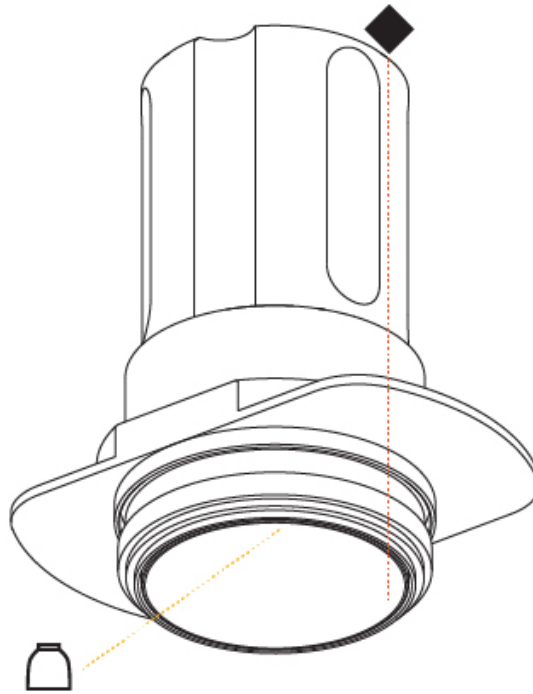

INVADER DEEP TRIMLESS

A37922- : A37922-20-47

PROJECT

TYPE

SPECIFIER

QUANTITY

DATE

A