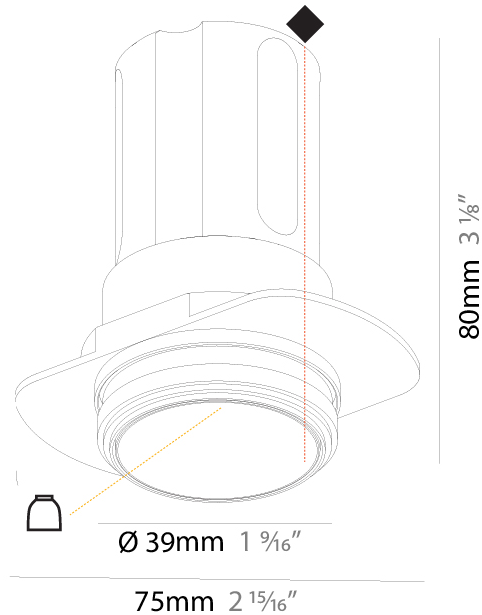

PROJECT	
TYPE	
SPECIFIER	
QUANTITY	
DATE	

INVADER DEEP TRIMLESS

A37922- : A37922-20-47

base number

1. To build a product code in our configurator select the specify button on the base model # product page
2. To build a manual product code on this datasheet choose from the options listed below in blue font and add the suffix to the base model #

GENERAL

Series: Invader Deep
Partner: Prolight
Division: Architectural
Installation: Trimless
Product Type: Downlight
Mounting Location: Ceiling
Light Distribution: Downlight

PHYSICAL

Shape: Round
Diameter (mm): 39
Diameter (in): 1 9/16
Height (mm): 80
Height (in): 3 1/8
Ceiling Thickness (mm): 10 / 12 / 15
Ceiling Thickness (in): 3/8 or 1/2 or 9/16
Min. Recessing Depth (mm): 150
Min. Recessing Depth (in): 5 7/8

ELECTRICAL

Lamp Type: LED (Zhaga Standard)
Input Wattage (W): 7
Max. Wattage Per Lamp (W): 6.4
Dimming: Tri-Mode (Non-Dimming and Phase Dimming (120Vac only) and 0-10V Dimming)
Driver Included: No
Driver Location: Remote
Driver Type: Constant Current - 120 / 277Vac
Input Voltage (V): 120 - 277
Constant Current (MA): 250

LED

Number of LEDs: 1
Color Temperature (°K): 3000
Max. Delivered Lumen (lm): 690
CRI: >90 CRI
Lamp Life (hrs): 50000
Upon Request: RGB-W Tunable White Special Color Temperature

OPTICAL

Reflector: 47

RATINGS AND CERTIFICATIONS

Certified By: Certified for North American Standards
IP rating: IP20