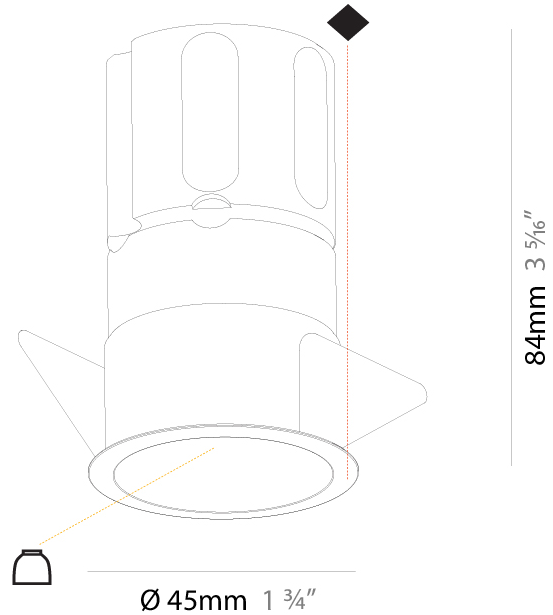

PROJECT	
TYPE	
SPECIFIER	
QUANTITY	
DATE	

INVADER DEEP RECESSED

A37972- : A37972-27K-03-33

base number

1. To build a product code in our configurator select the specify button on the base model # product page
2. To build a manual product code on this datasheet choose from the options listed below in blue font and add the suffix to the base model #

GENERAL

Series: Invader Deep
Partner: Prolicht
Division: Architectural
Installation: Recessed
Product Type: Downlight
Mounting Location: Ceiling
Light Distribution: Downlight

PHYSICAL

Shape: Round
Diameter (mm): 45mm / 1 3/4"
Height (mm): 84mm / 3 5/16"
Min. Recessing Depth (mm): 150mm / 5 7/8"
Fixture Material: Aluminum Die Cast

ELECTRICAL

Lamp Type: LED (Zhaga Standard)
Input Wattage (W): 7
Total Output Wattage (W): 6.4
Driver Included: No
Driver Location: Remote
Driver Type: Constant Current - 120 / 277Vac
Driver Class: Class 2
Input Voltage (V): 120 - 277
Constant Current (MA): 250mA

LED

Number of LEDs: 1
Color Temperature (°K): 2700
Max. Delivered Lumen (lm): 660
Nominal Lumen (lm): 734
CRI: >90 CRI
Lamp Life (hrs): 50000

OPTICAL

Reflector°: 33

RATINGS AND CERTIFICATIONS

Certified By: Certified for North American Standards
IP rating: IP20

A