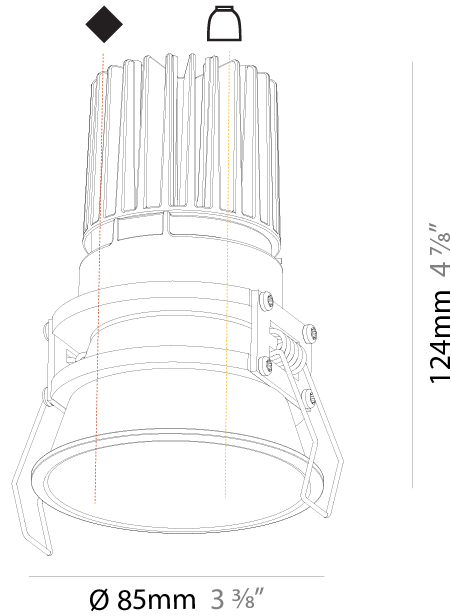

INVADER DEEP RECESSED

A35605-

base number Color Finishes Reflector
 Temperature (Diamond) Options

- To build a product code in our configurator select the specify button on the base model # product page
- To build a manual product code on this datasheet choose from the options listed below in blue font and add the suffix to the base model #

GENERAL

Series: Invader Deep
 Partner: Prolicht
 Division: Architectural
 Installation: Recessed
 Product Type: Downlight
 Mounting Location: Ceiling
 Light Distribution: Downlight

PHYSICAL

Aperture Sizes - Downlights: 2"
 Shape: Round
 Diameter (mm): 85
 Diameter (in): 3 3/8
 Height (mm): 124
 Height (in): 4 7/8
 Min. Recessing Depth (mm): 140
 Min. Recessing Depth (in): 5 1/2
 Weight (kg): 0.338
 Weight (lbs): 0.745
 Installation Requirement: Non-insulated Ceiling only
 Fixture Finish: SSR / BKV / CWI / CRY / HAB / UFT / ITA / RUA / FTG / MYG / LOD / PUS / FRO / FUP / KIA / POP / BLS / SPG / MEY / GOH / CHC / COM / ABZ / JAG / OBR / MOS / ROR
 Fixture Material: Aluminum Die Cast
 Cut-out Measurements: D - 80mm / 3 1/8"

LED

Number of LEDs: 1
 Max. Delivered Lumen (lm): 792
 Nominal Lumen (lm): 1182
 CRI: >90 CRI
 Lamp Life (hrs): 50000

OPTICAL

Reflector°: 20 / 40 / 60
 Adjustability: Fixed

RATINGS AND CERTIFICATIONS

Certified By: Certified for North American Standards
 IP rating: IP44

PHYSICAL

Aperture Sizes - Downlights: 2"
 Diameter (mm): 71
 Diameter (in): 2 ¹³/₁₆"
 Height (mm): 124
 Height (in): 4 ⁷/₈"
 Ceiling Thickness (mm): 10 / 12.5 / 15
 Ceiling Thickness (in): 3/8 or 1/2 or 9/16
 Min. Recessing Depth (mm): 140
 Min. Recessing Depth (in): 5 ¹/₂"
 Weight (kg): 0.374
 Weight (lbs): 0.82
 Fixture Finish: SSR / BKV / CWI / CRY / HAB / UFT / ITA / RUA / FTG / MYG / LOD / PUS / FRO / FUP / KIA / POP / BLS / SPG / MEY / GOH / CHC / COM / ABZ / JAG / OBR / MOS / ROR
 Fixture Material: Aluminum Die Cast
 Cut-out Measurements: 79mm / 3 1/8"
 Upon Request: Unique Sizes Unique Ceiling Thickness