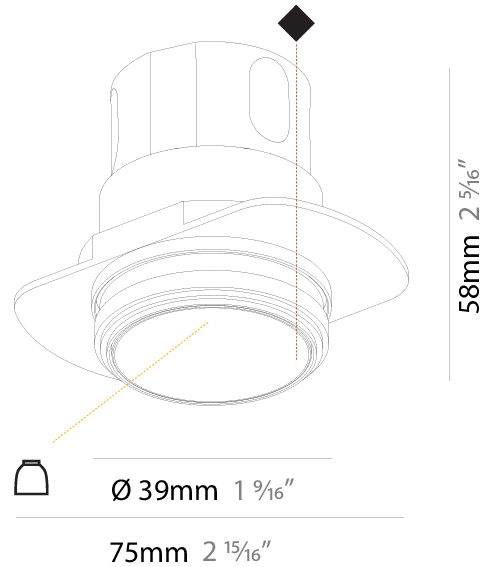

PHYSICAL

Aperture Sizes - Downlights: 1"
Shape: Round
Diameter (mm): 39
Diameter (in): 1 9/16
Height (mm): 58
Height (in): 2 5/16
Ceiling Thickness (mm): 10 / 12 / 15
Ceiling Thickness (in): 3/8 or 1/2 or 9/16
Min. Recessing Depth (mm): 150
Min. Recessing Depth (in): 5 7/8
Weight (kg): 0.121
Weight (lbs): 0.27
Fixture Finish: SSR / BKV / CWI / CRY / HAB / UFT / ITA / RUA / FTG / MYG / LOD / PUS / FRO / FUP / KIA / POP / BLS / SPG / MEY / GOH / CHC / COM / ABZ / JAG / OBR / MOS / ROR
Fixture Material: Aluminum
Cut-out Measurements: Ø 45mm / 1 3/4"
Upon Request: Unique Sizes Unique Ceiling Thickness

ELECTRICAL

Lamp Type: LED (Zhaga Standard)
Input Wattage (W): 2
Total Output Wattage (W): 1.8
Dimming: 0-10V Dimming / Phase Dimming (120Vac Only)
Driver Included: No
Driver Location: Remote
Driver Type: Constant Current - 120 / 277Vac
Input Voltage (V): 120 - 277
Constant Current (MA): 700

LED

Number of LEDs: 1
Color Temperature (°K): 2700 / 3000 / 3500 / 4000
Max. Delivered Lumen (lm): 160 / 170 / 176 / 180
CRI: >90 CRI
Lamp Life (hrs): 50000
Upon Request: RGB-W Tunable White Special Color Temperature

OPTICAL

Reflector: 12 / 20 / 35
Upon Request: Special Beam Angles

RATINGS AND CERTIFICATIONS

Certified By: Certified for North American Standards
IP rating: IP20

PROJECT
TYPE
SPECIFIER
QUANTITY
DATE