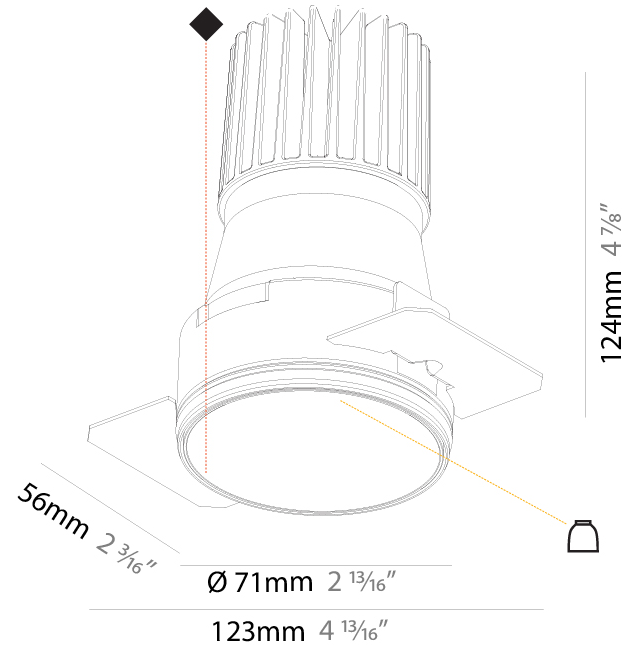

INVADER DEEP RECESSED

A35605-

base number Color Finishes Reflector
 Temperature (Diamond) Options

- To build a product code in our configurator select the specify button on the base model # product page
- To build a manual product code on this datasheet choose from the options listed below in blue font and add the suffix to the base model #

GENERAL

Series: Invader Deep
 Partner: Prolicht
 Division: Architectural
 Installation: Trimless
 Product Type: Downlight
 Mounting Location: Ceiling
 Light Distribution: Downlight

PHYSICAL

Aperture Sizes - Downlights: 2"
 Shape: Round
 Diameter (mm): 71
 Diameter (in): 2 ¹³/₁₆
 Height (mm): 124
 Height (in): 4 ⁷/₈
 Ceiling Thickness (mm): 10 / 12.5 / 15
 Ceiling Thickness (in): 3/8 or 1/2 or 9/16
 Min. Recessing Depth (mm): 140
 Min. Recessing Depth (in): 5 ¹/₂
 Weight (kg): 0.358
 Weight (lbs): 0.79
 Fixture Finish: SSR / BKV / CWI / CRY / HAB / UFT / ITA / RUA / FTG / MYG / LOD / PUS / FRO / FUP / KIA / POP / BLS / SPG / MEY / GOH / CHC / COM / ABZ / JAG / OBR / MOS / ROR
 Fixture Material: Aluminum
 Cut-out Measurements: Ø 79mm / 3 1/8"
 Upon Request: Unique Sizes Unique Ceiling Thickness

Certified By: Certified for North American Standards
 IP rating: IP20

PROJECT
TYPE
SPECIFIER
QUANTITY
DATE

140mm 5 1/2" 79mm 3 1/8" 10 | 12 1/2 | 15mm 3/8" | 1/2" | 9/16"

A

INVADER DEEP TRIMLESS

A35621-

PROJECT	_____
TYPE	_____
SPECIFIER	_____
QUANTITY	_____
DATE	_____