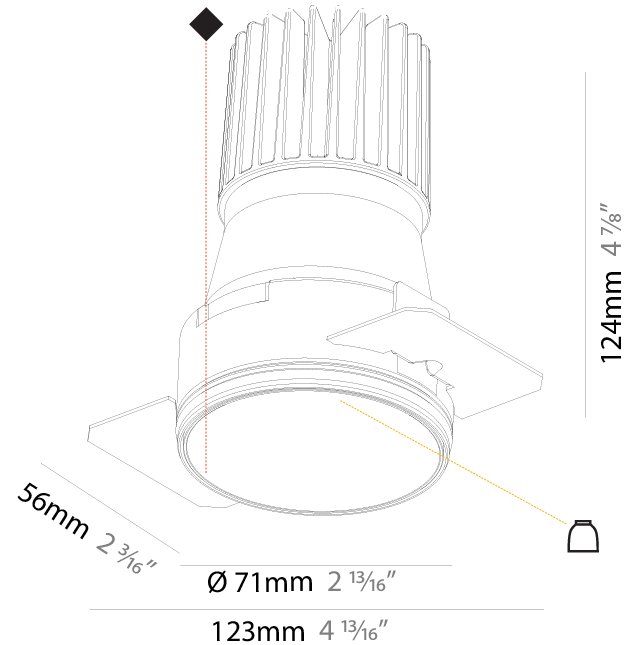

PHYSICAL

Aperture Sizes - Downlights: 2"
Diameter (mm): 71
Diameter (in): 2 ¹³/₁₆"
Height (mm): 124
Height (in): 4 ⁷/₈"
Ceiling Thickness (mm): 10 / 12.5 / 15
Ceiling Thickness (in): 3/8 or 1/2 or 9/16
Min. Recessing Depth (mm): 140
Min. Recessing Depth (in): 5 ¹/₂"
Weight (kg): 0.374
Weight (lbs): 0.82
Fixture Finish: SSR / BKV / CWI / CRY / HAB / UFT / ITA / RUA / FTG / MYG / LOD / PUS / FRO / FUP / KIA / POP / BLS / SPG / MEY / GOH / CHC / COM / ABZ / JAG / OBR / MOS / ROR
Fixture Material: Aluminum Die Cast
Cut-out Measurements: 79mm / 3 1/8"
Upon Request: Unique Sizes Unique Ceiling Thickness

ELECTRICAL

Lamp Type: LED (Zhaga Standard)
Input Wattage (W): 13
Total Output Wattage (W): 11.8
Dimming: Dali Dimming
Driver Included: No
Driver Location: Recessed Housing
Driver Type: Constant Current - 120Vac
Driver Class: Class 2
Housing: See Components
Input Voltage (V): 120
Constant Current (MA): 350

LED

Number of LEDs: 1
Color Temperature (°K): Warm Dim
Max. Delivered Lumen (lm): 792
Nominal Lumen (lm): 1182
CRI: >90 CRI
Lamp Life (hrs): 50000
Upon Request: RGB-W Tunable White Special Color Temperature

OPTICAL

Reflector: 20 / 40 / 60
Adjustability: Rotational 180°; Tilt 30°
Upon Request: Special Beam Angles

RATINGS AND CERTIFICATIONS

Certified By: Certified for North American Standards
IP rating: IP20

PROJECT
TYPE
SPECIFIER
QUANTITY
DATE