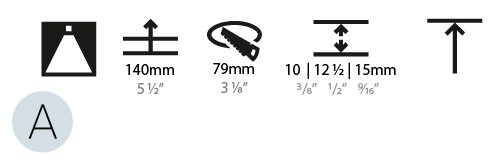

PHYSICAL

Aperture Sizes - Downlights: 2"
Diameter (mm): 71
Diameter (in): 2 ¹³/₁₆"
Height (mm): 124
Height (in): 4 ⁷/₈"
Ceiling Thickness (mm): 10 / 12.5 / 15
Ceiling Thickness (in): 3/8 or 1/2 or 9/16
Min. Recessing Depth (mm): 140
Min. Recessing Depth (in): 5 ¹/₂"
Weight (kg): 0.374
Weight (lbs): 0.82
Fixture Finish: SSR / BKV / CWI / CRY / HAB / UFT / ITA / RUA / FTG / MYG / LOD / PUS / FRO / FUP / KIA / POP / BLS / SPG / MEY / GOH / CHC / COM / ABZ / JAG / OBR / MOS / ROR
Fixture Material: Aluminum Die Cast
Cut-out Measurements: 79mm / 3 1/8"
Upon Request: Unique Sizes Unique Ceiling Thickness

ELECTRICAL

Lamp Type: LED (Zhaga Standard)
Input Wattage (W): 13
Total Output Wattage (W): 11.8
Dimming: Dali Dimming
Driver Included: No
Driver Location: Recessed Housing
Driver Type: Constant Current - 120Vac
Driver Class: Class 2
Housing: See Components
Input Voltage (V): 120
Constant Current (MA): 350

LED

Number of LEDs: 1
Color Temperature (°K): Warm Dim
Max. Delivered Lumen (lm): 792
Nominal Lumen (lm): 1182
CRI: >90 CRI
Lamp Life (hrs): 50000
Upon Request: RGB-W Tunable White Special Color Temperature

OPTICAL

Reflector: 20 / 40 / 60
Adjustability: Rotational 180°; Tilt 30°
Upon Request: Special Beam Angles

RATINGS AND CERTIFICATIONS

Certified By: Certified for North American Standards
IP rating: IP20

PROJECT
TYPE
SPECIFIER
QUANTITY
DATE